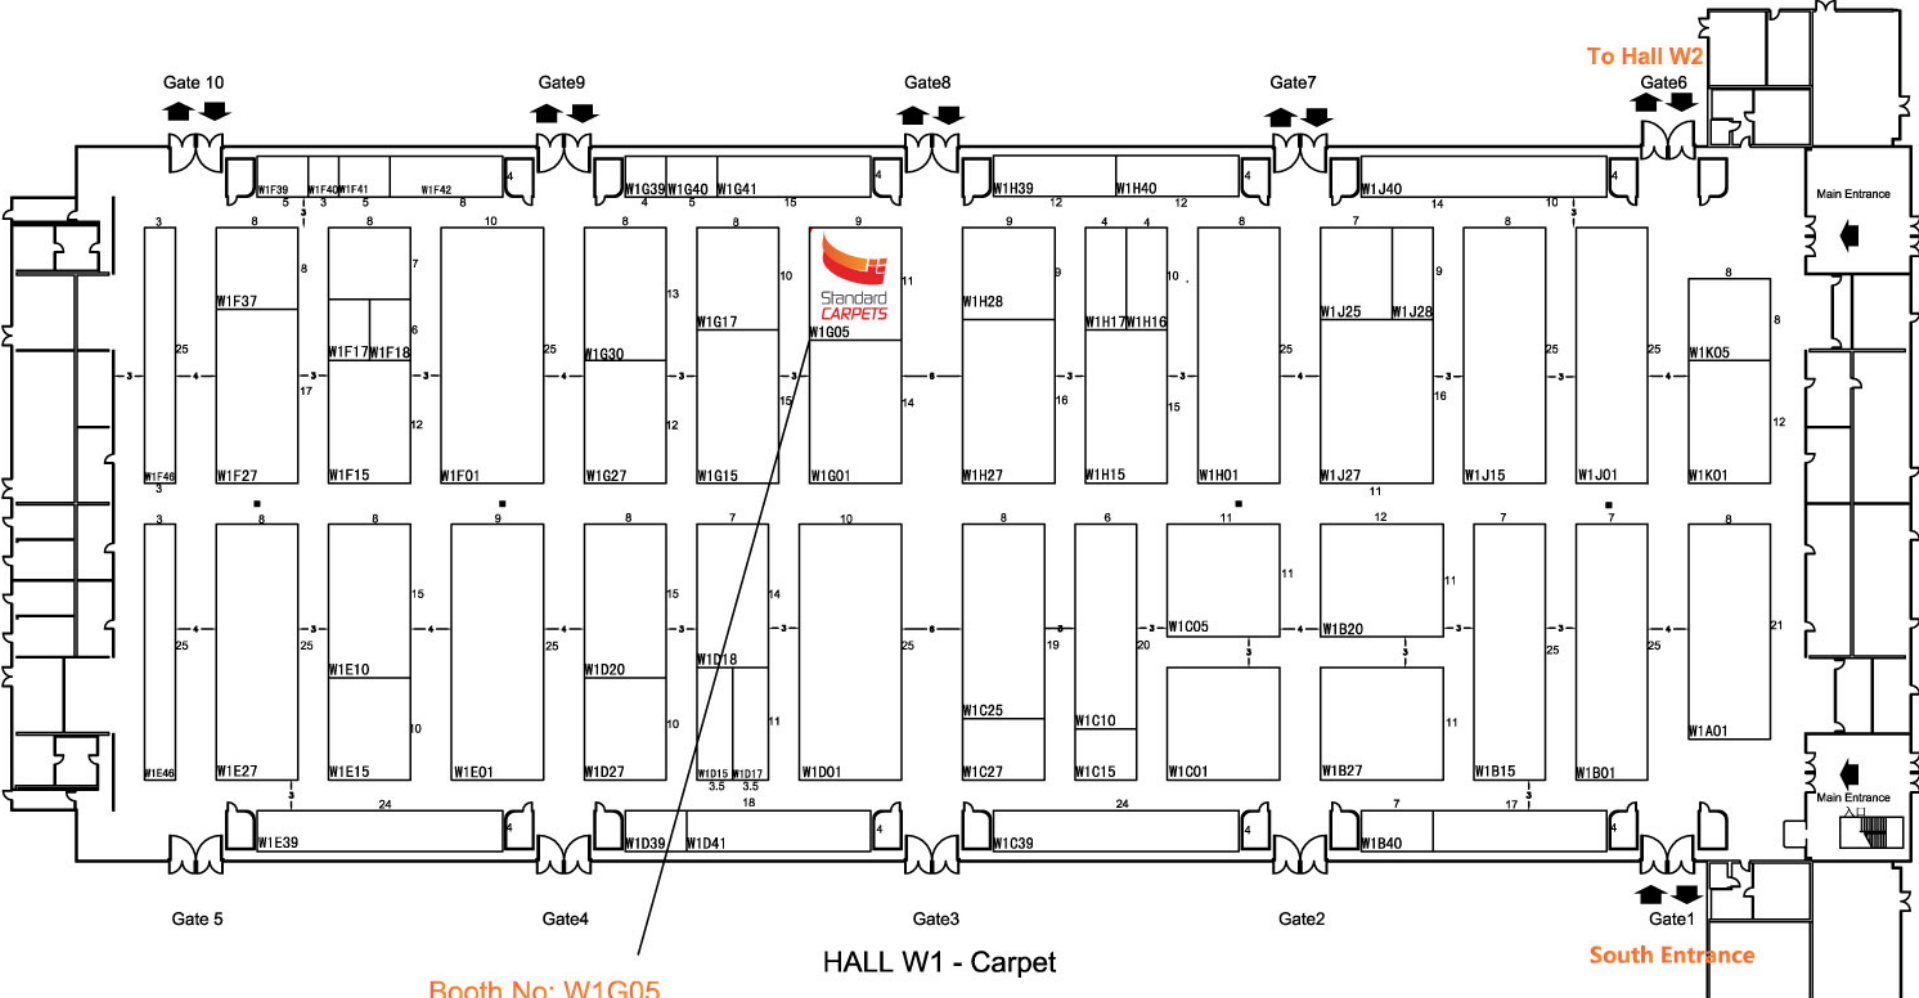

DOMOTEX ASIA / CHINA FLOOR 2015

W1

Booth No: W1G05
**Standard
CARPETS**

HALL W1 - Carpet