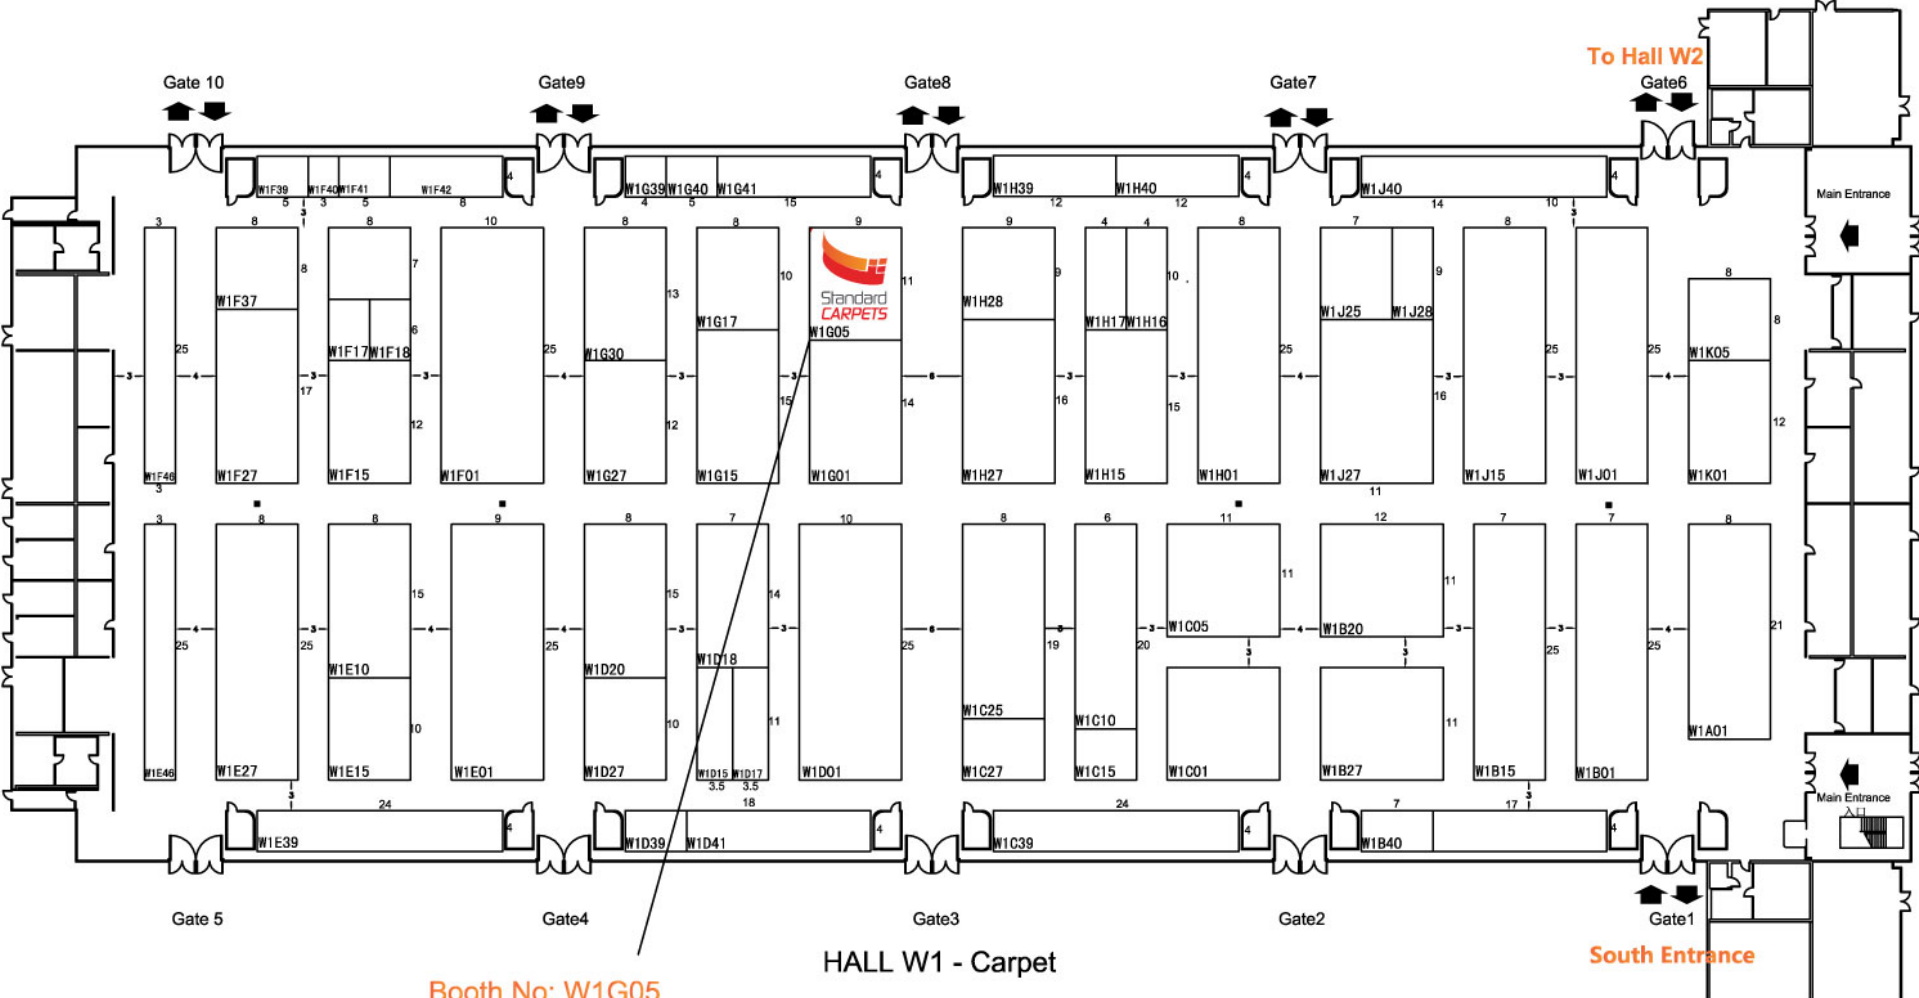

# DOMOTEX ASIA / CHINAFLOOR 2015

# W1

Booth No: W1G05  
**Standard  
CARPETS**

HALL W1 - Carpet