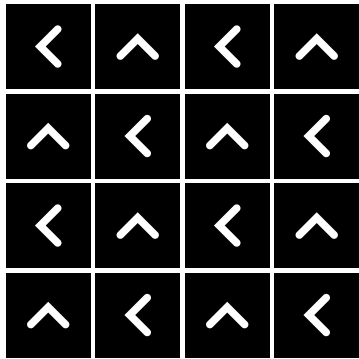

FOREST

HOW TO INSTALL

QUARTER TURN

MONOLITHIC

Standard
CARPETS

www.standardcarpets.com