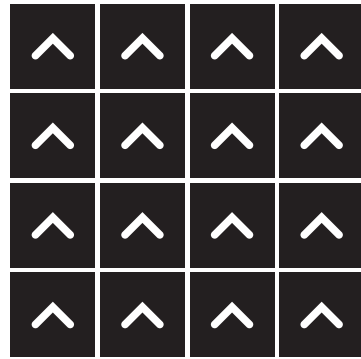

FOREST

HOW TO INSTALL

QUARTER TURN

MONOLITHIC

Standard
CARPETS

www.standardcarpets.com