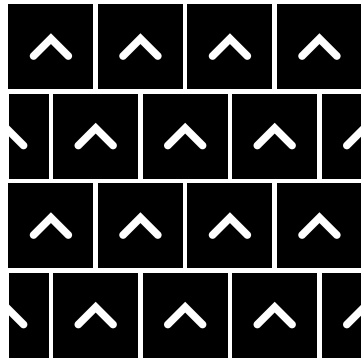

TEMPO

HOW TO INSTALL

QUARTER TURN

BRICK

Standard
CARPETS

www.standardcarpets.com